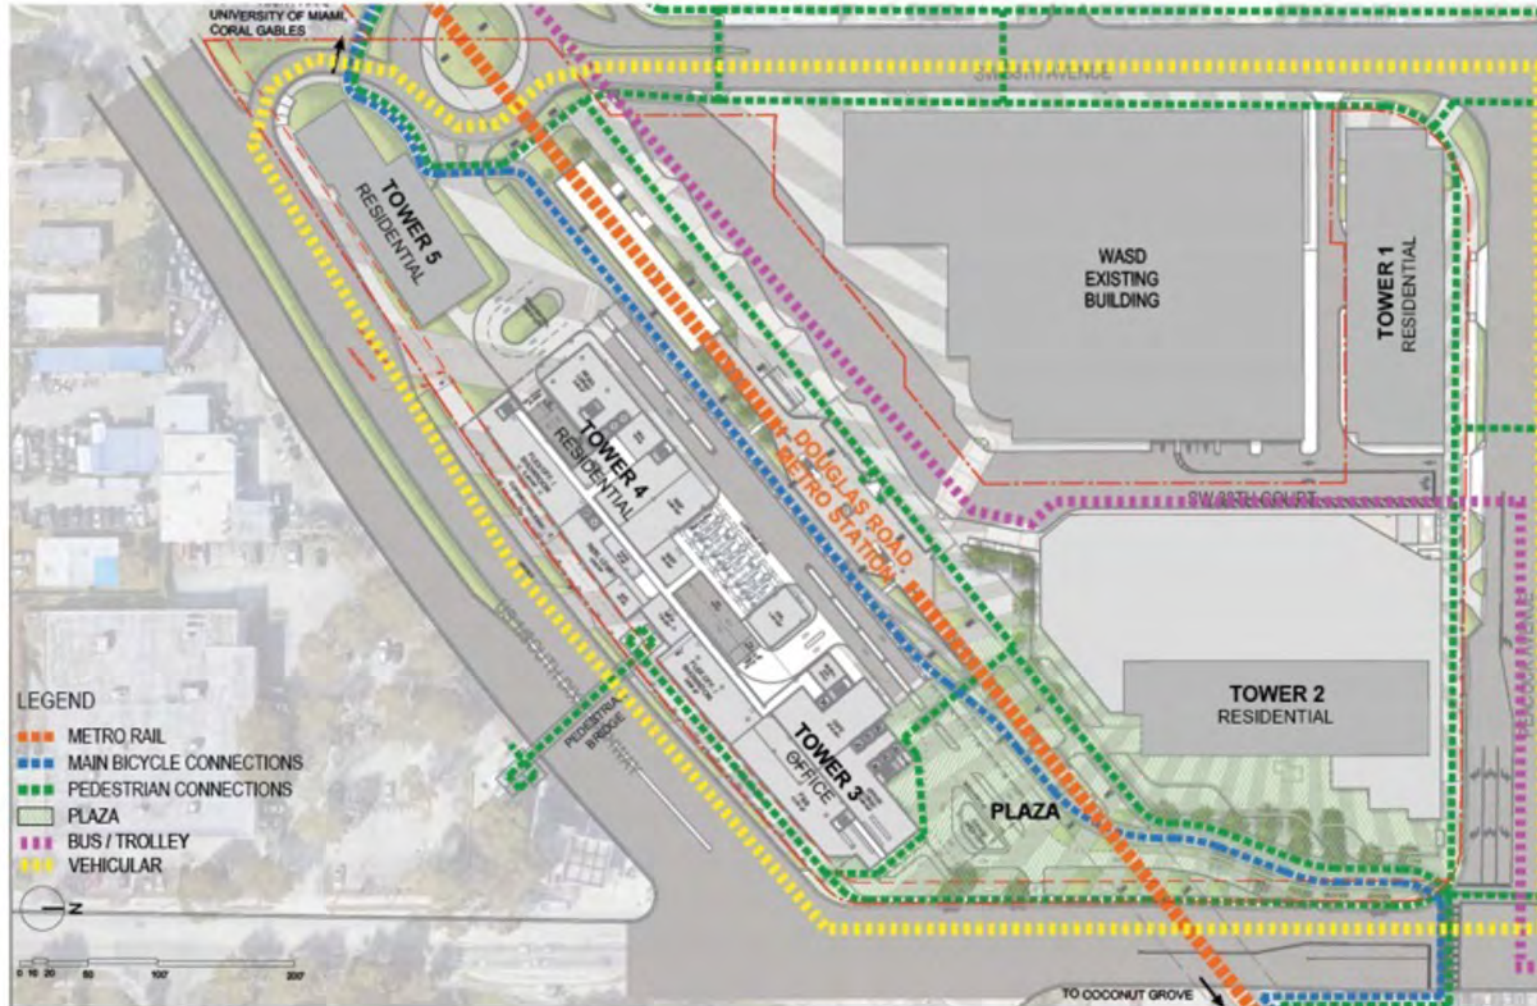

### LINK AT DOUGLAS

- Mixed-use, transit-oriented development
- 4 residential towers | 1,500 residential units
- 25K SF of retail | 80K SF of office
- 70K SF of open public space
- Public private partnership
- 90-year municipal ground lease

## LINK AT DOUGLAS