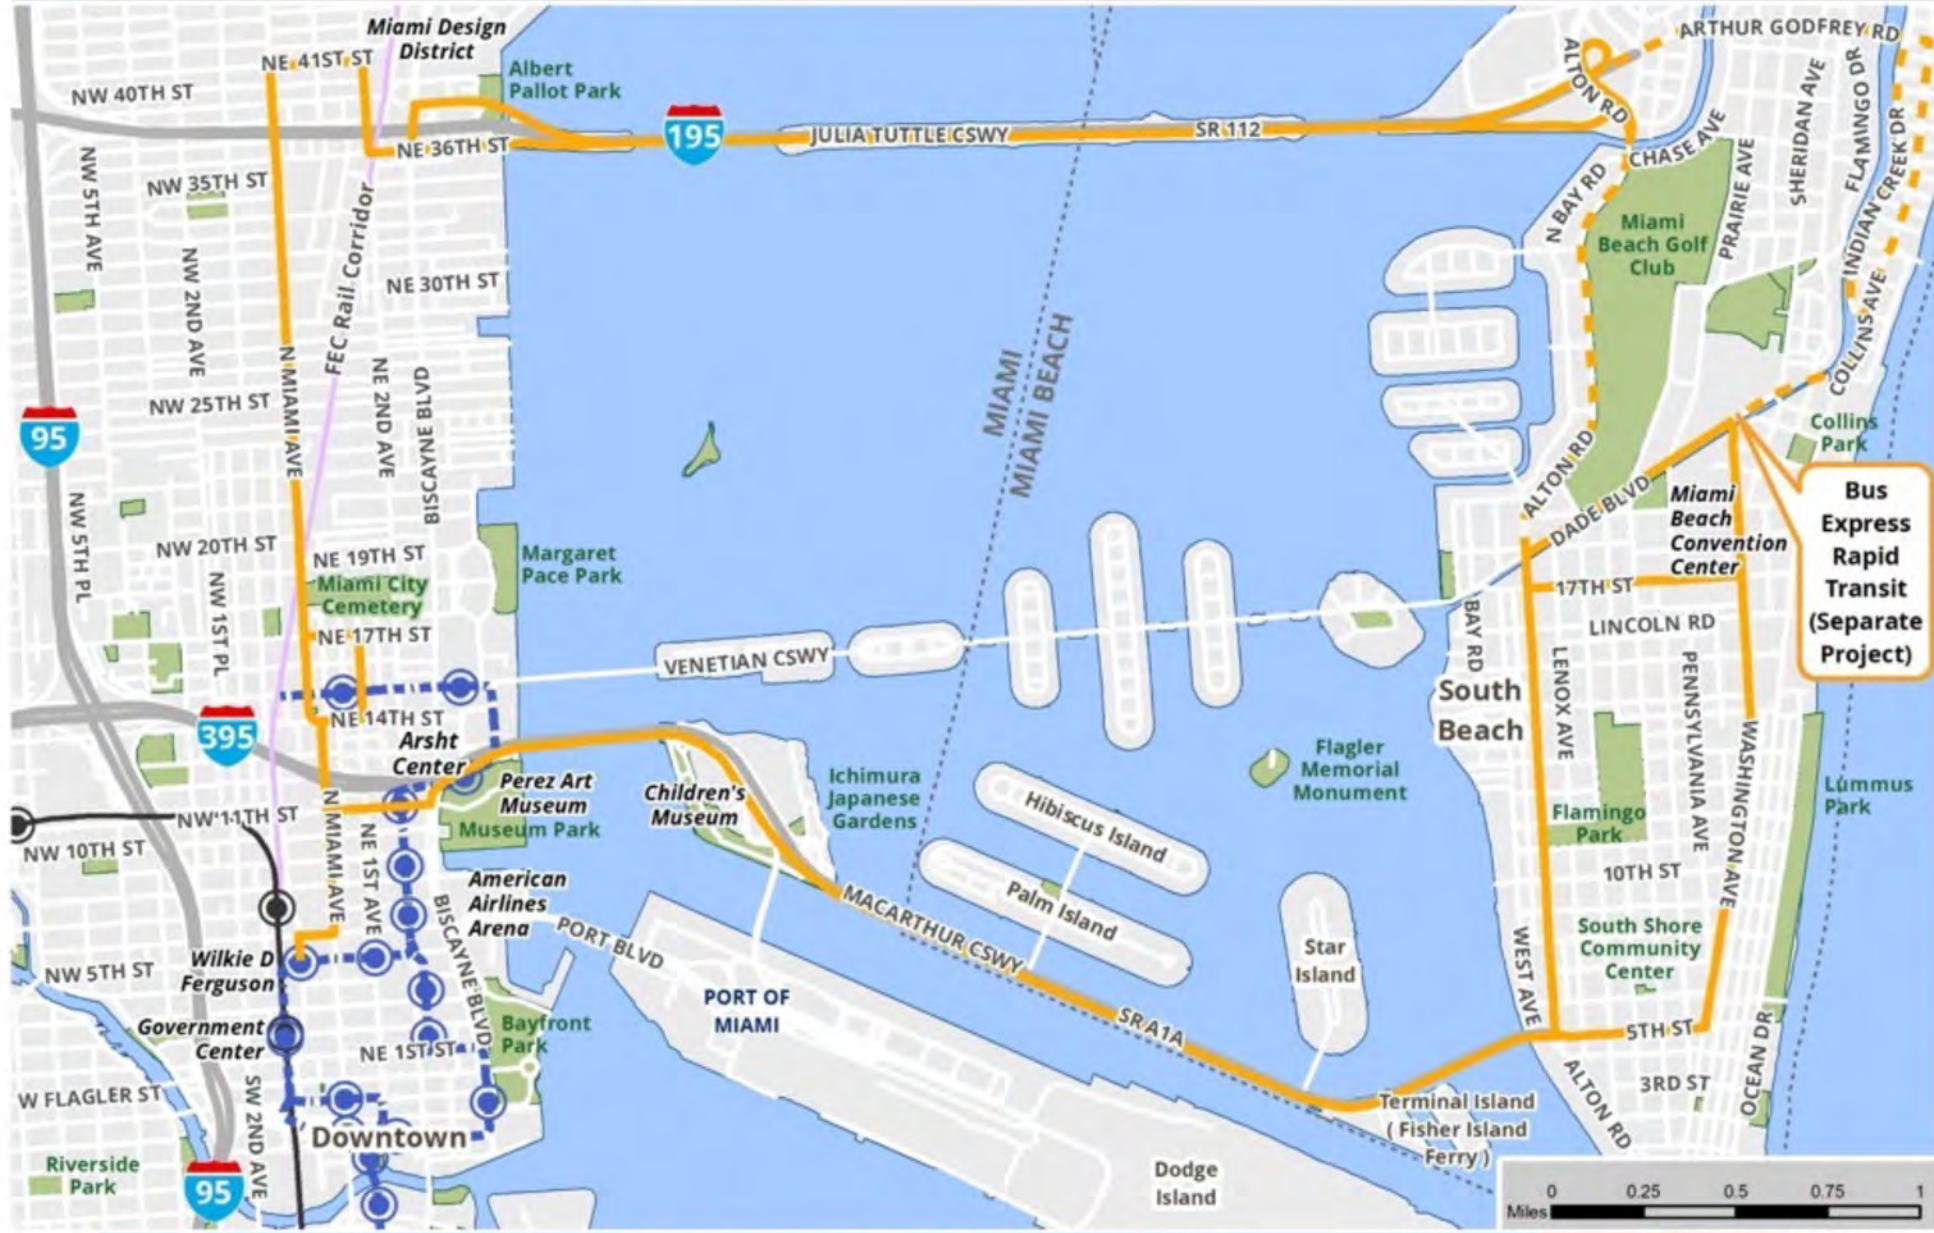

- Study Alignment
- Bus Express Rapid Transit
- Metromover with Stations
- Metrorail with Stations

Bus Express Rapid Transit (Separate Project)