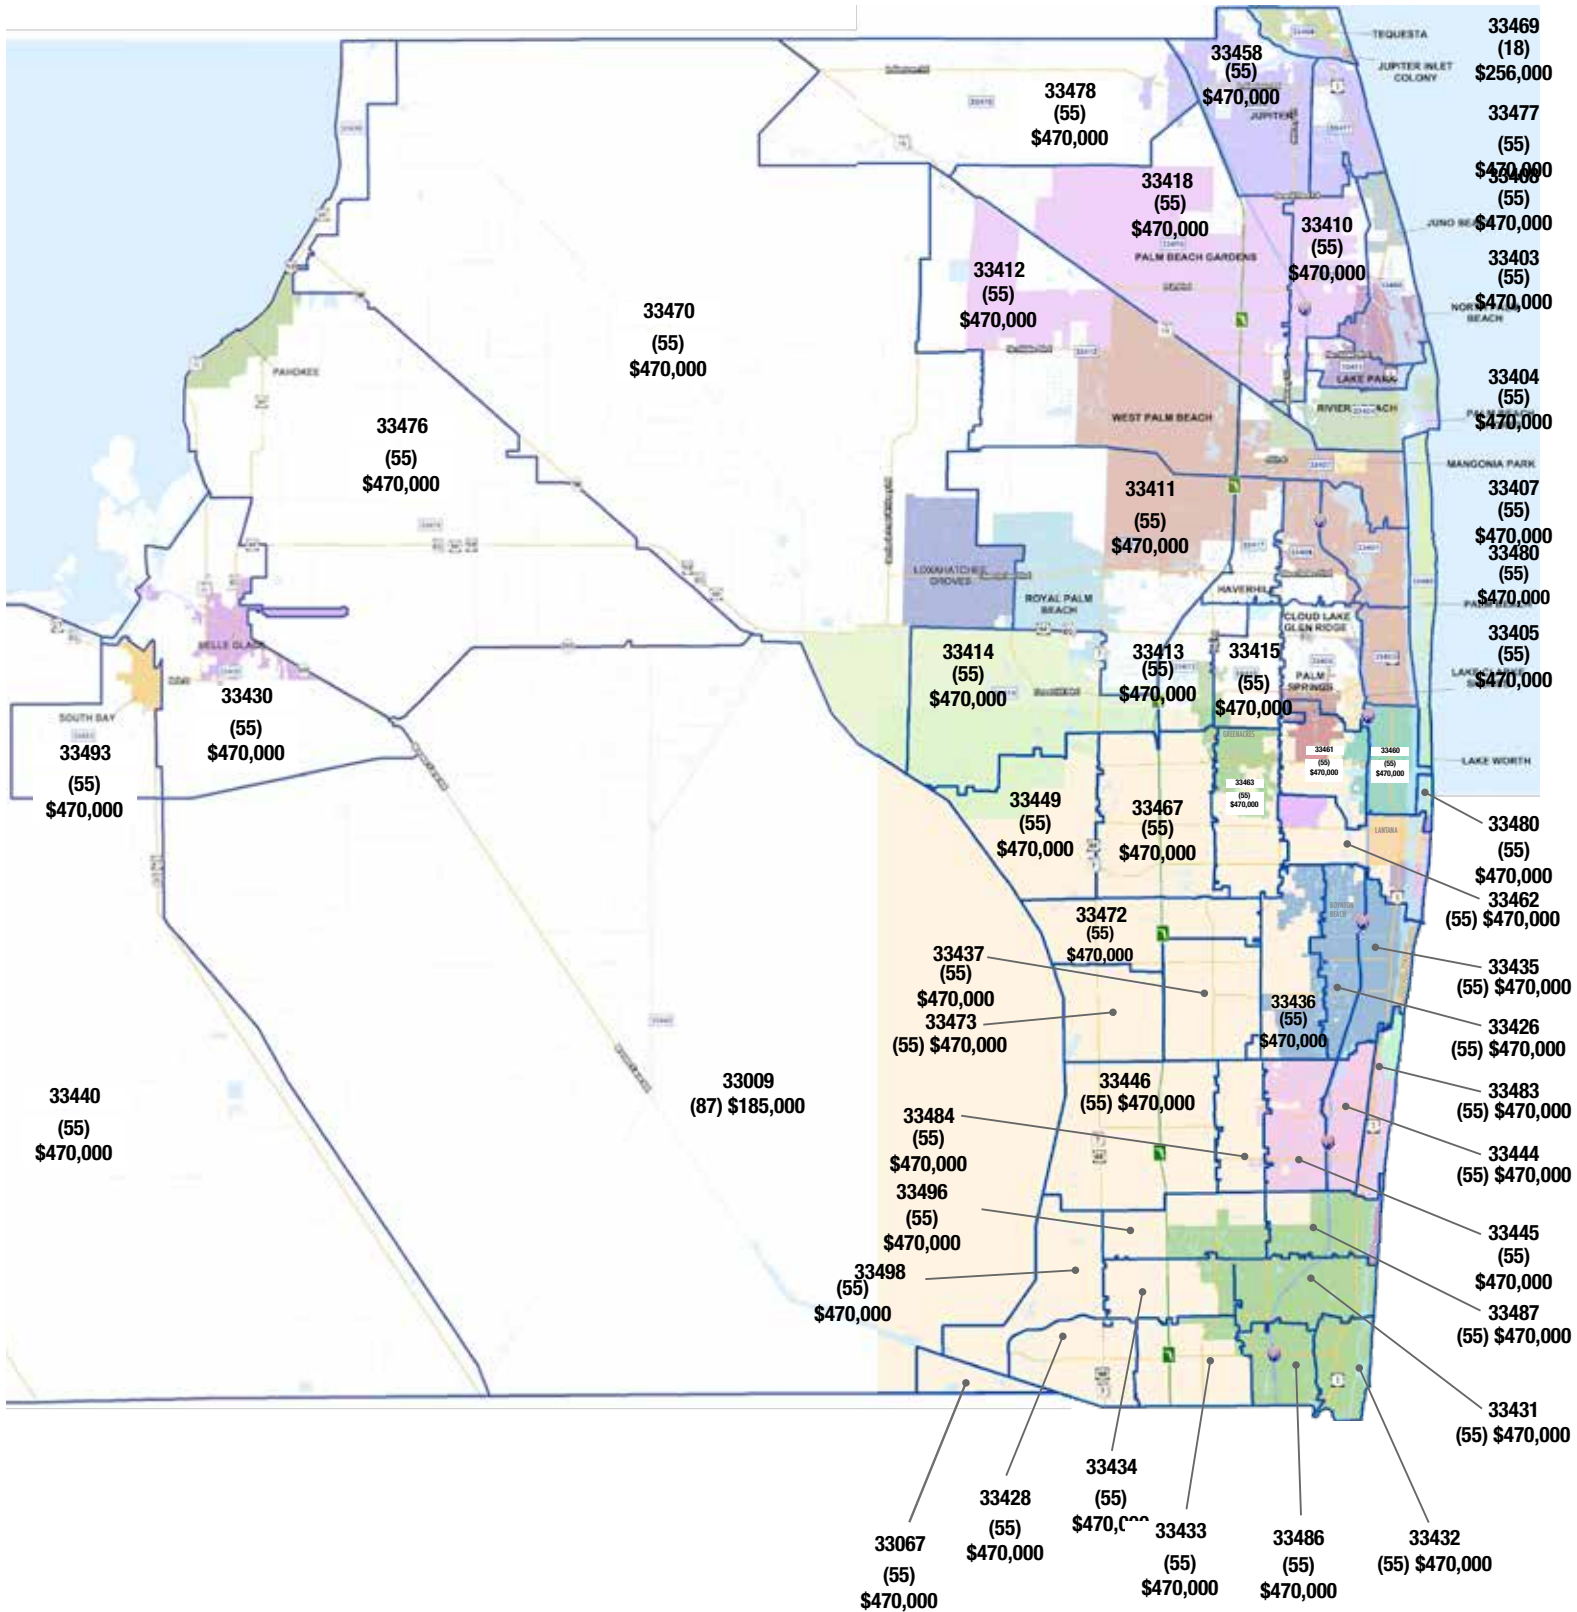

Miami-Dade County
March 2020
 (Closed Sales) Median Sales Price

**Broward County
March 2020**

(Closed Sales) Median Sales Price

Martin County
March 2020

(Closed Sales) Median Sales Price